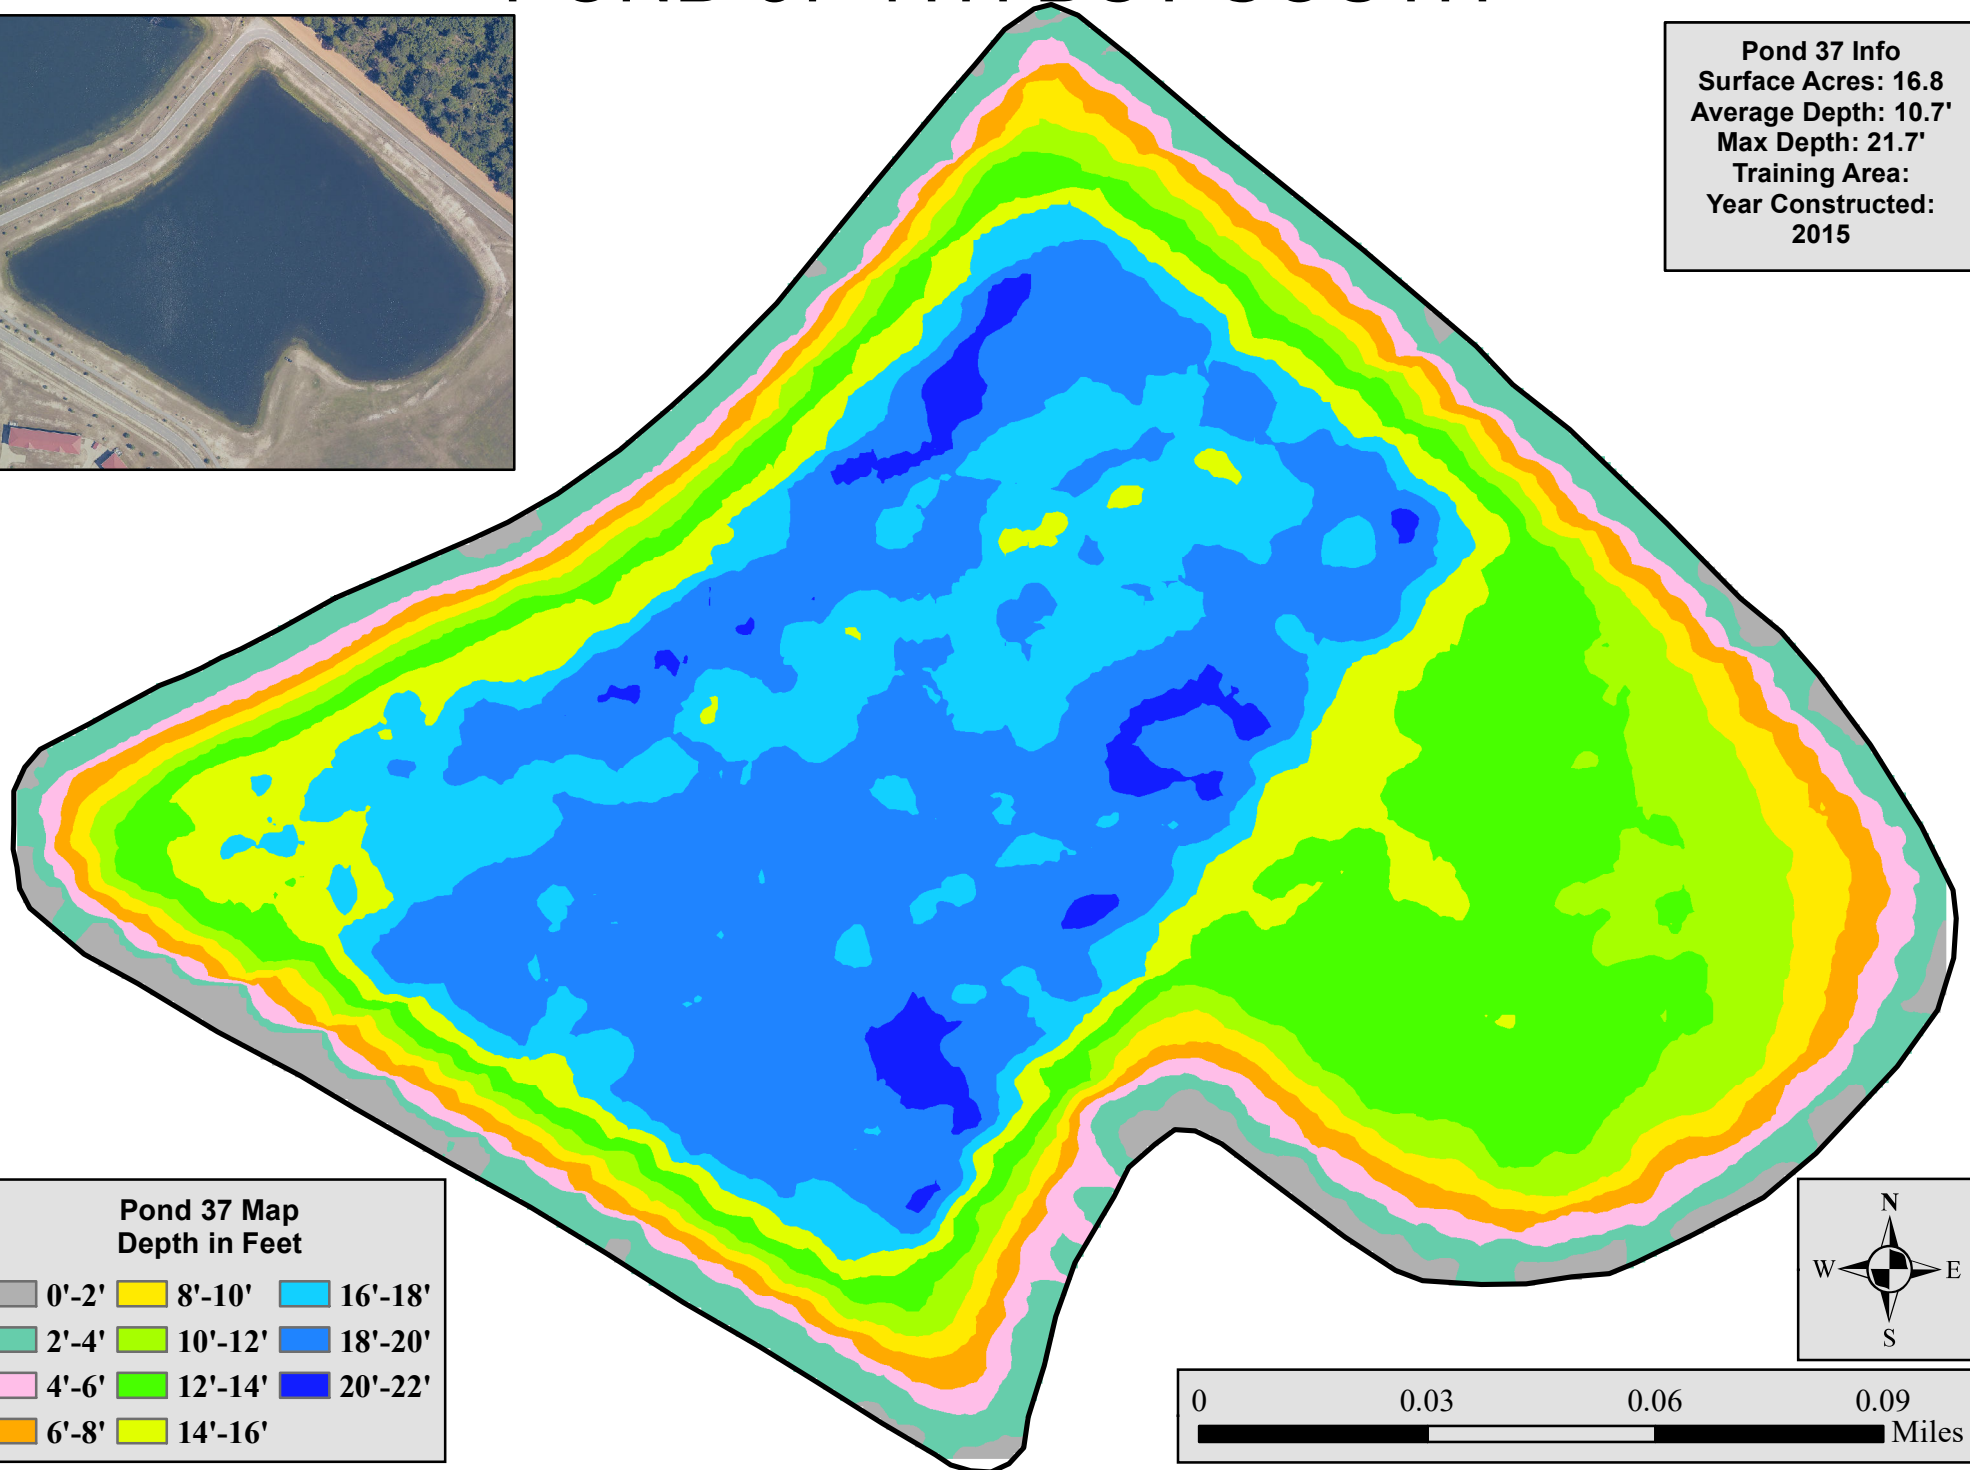

POND 37 4TH BCT SOUTH

Pond 37 Info
Surface Acres: 16.8
Average Depth: 10.7'
Max Depth: 21.7'
Training Area:
Year Constructed:
2015

**Pond 37 Map
Depth in Feet**

0'-2'	8'-10'	16'-18'
2'-4'	10'-12'	18'-20'
4'-6'	12'-14'	20'-22'
6'-8'	14'-16'	